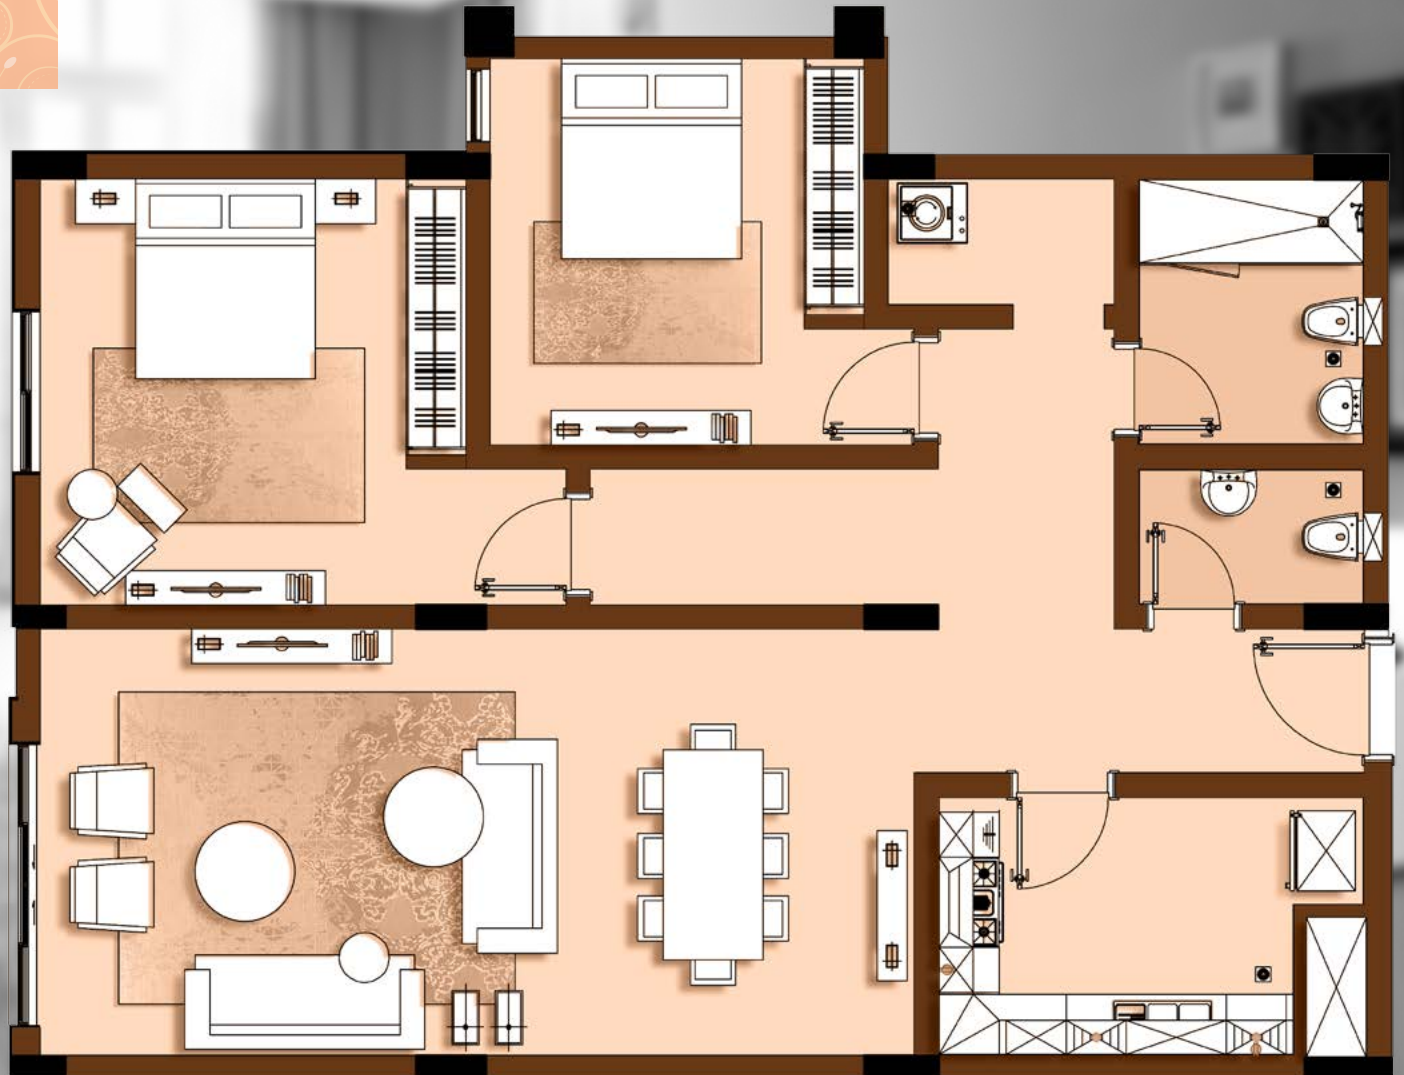

2 Bedrooms

- Building: C
- Area: 130m²
- Plus: Terrace 23m²