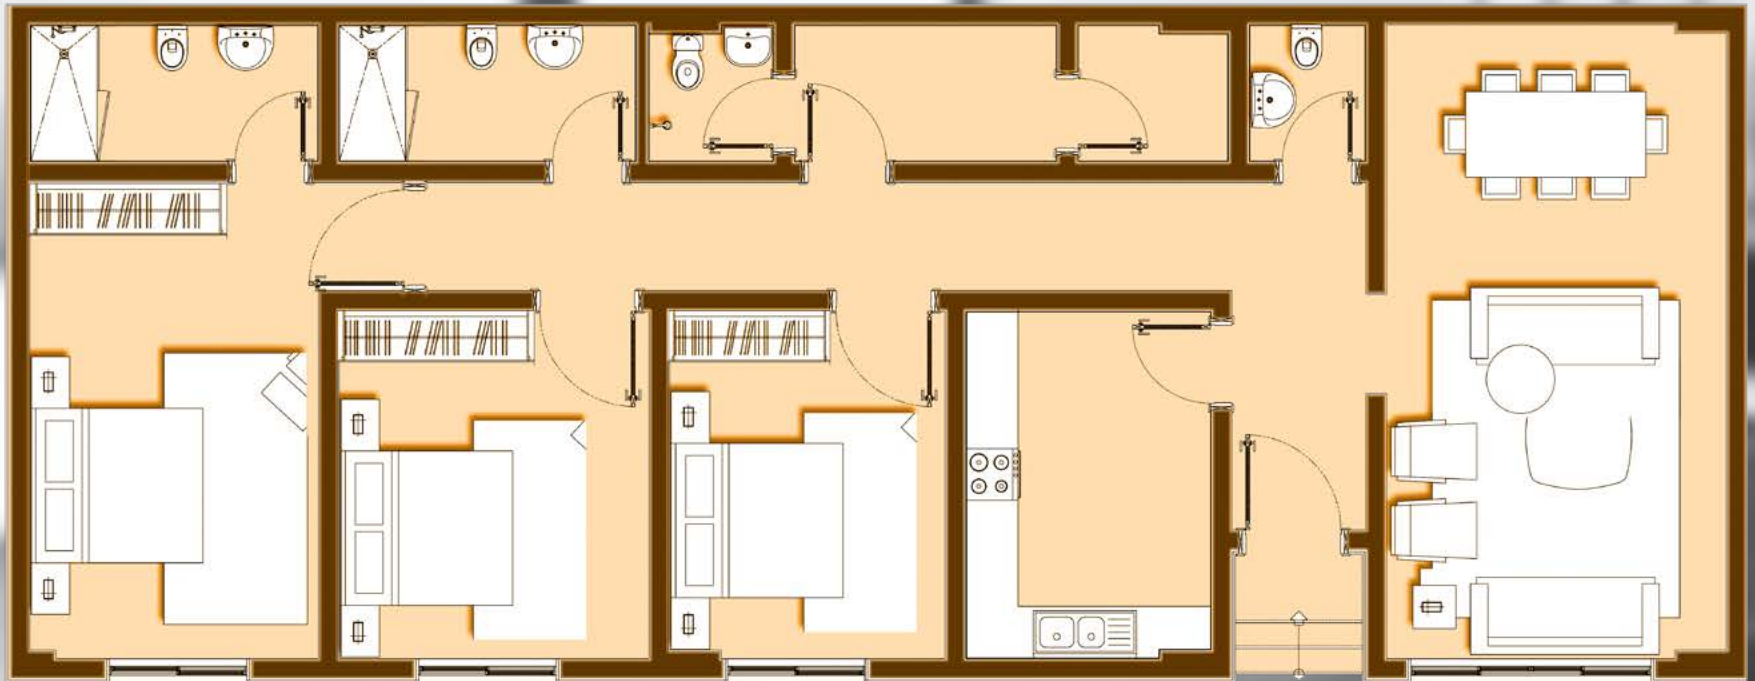

3 Bedrooms

- Building: A
- Area: 156m²