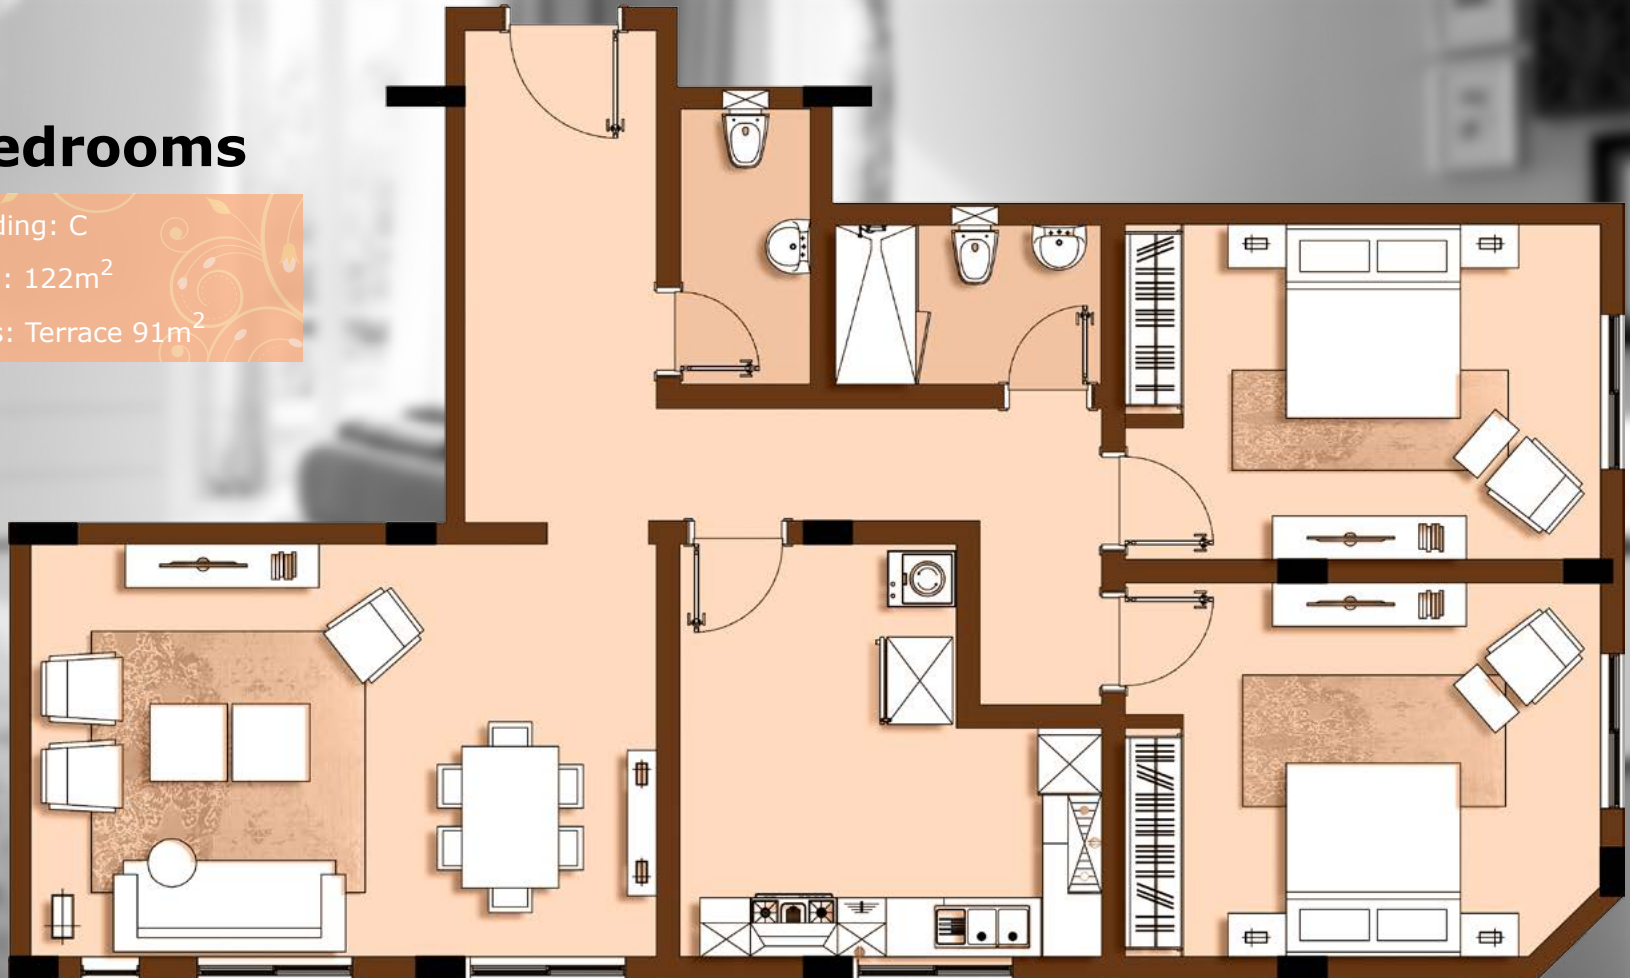

2 Bedrooms

- Building: C
- Area: 122m²
- Plus: Terrace 91m²