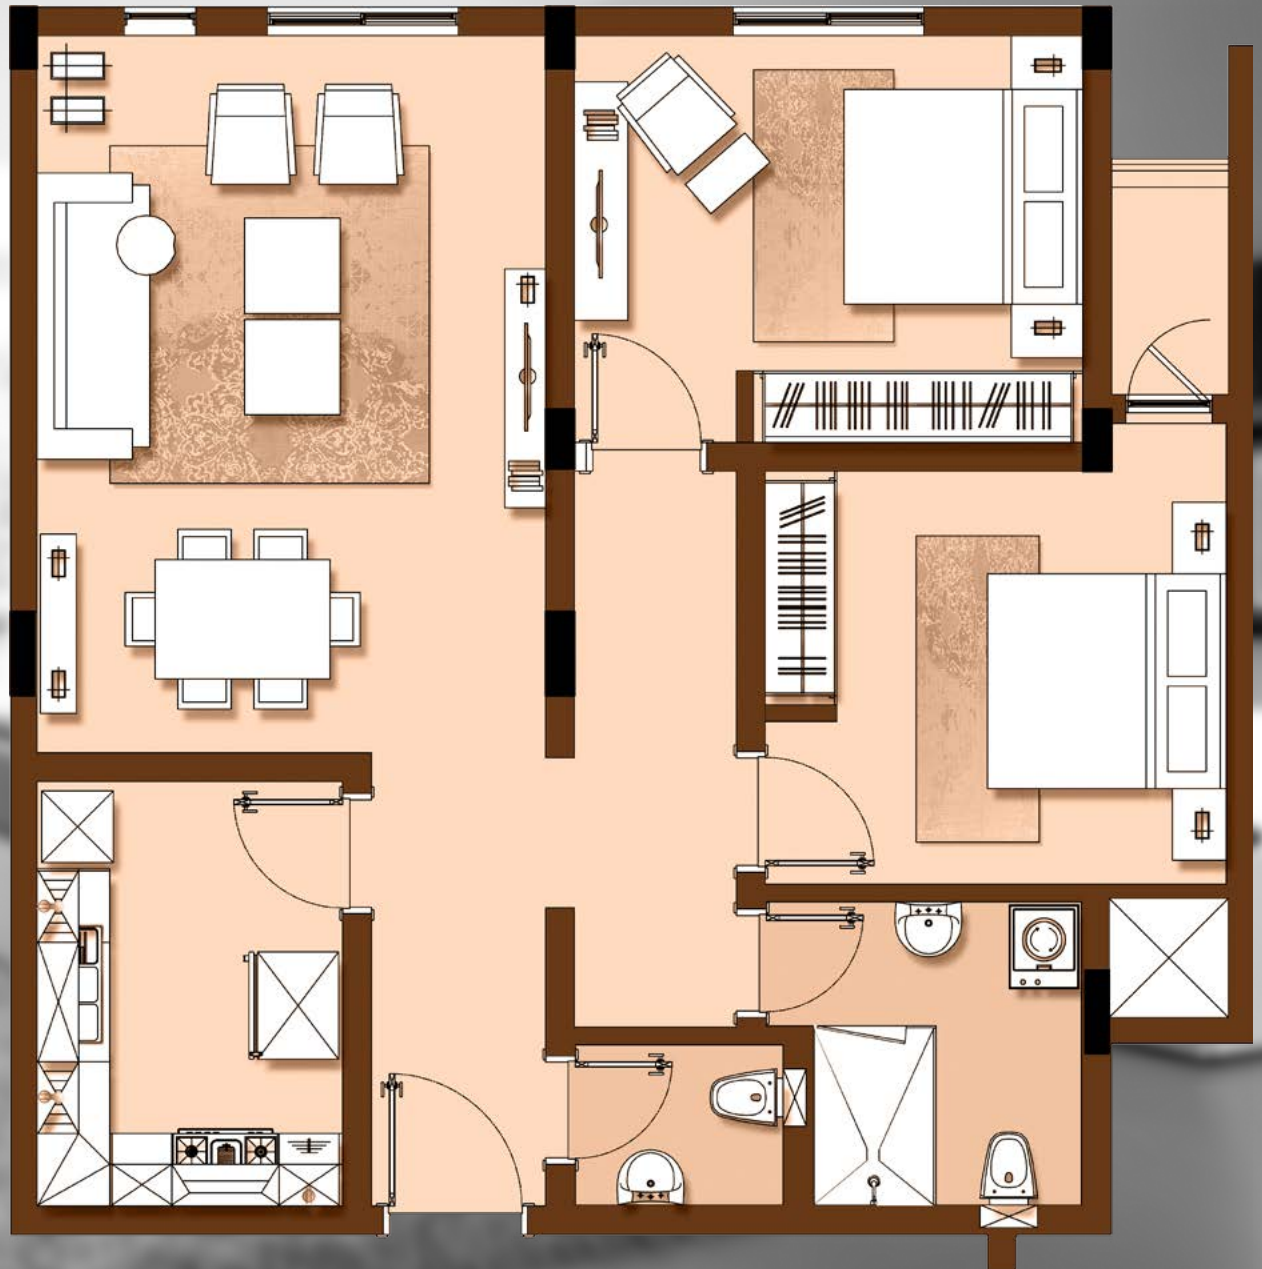

2 Bedrooms

- Building: C
- Area: 101m²
- Plus: Backyard 36m²