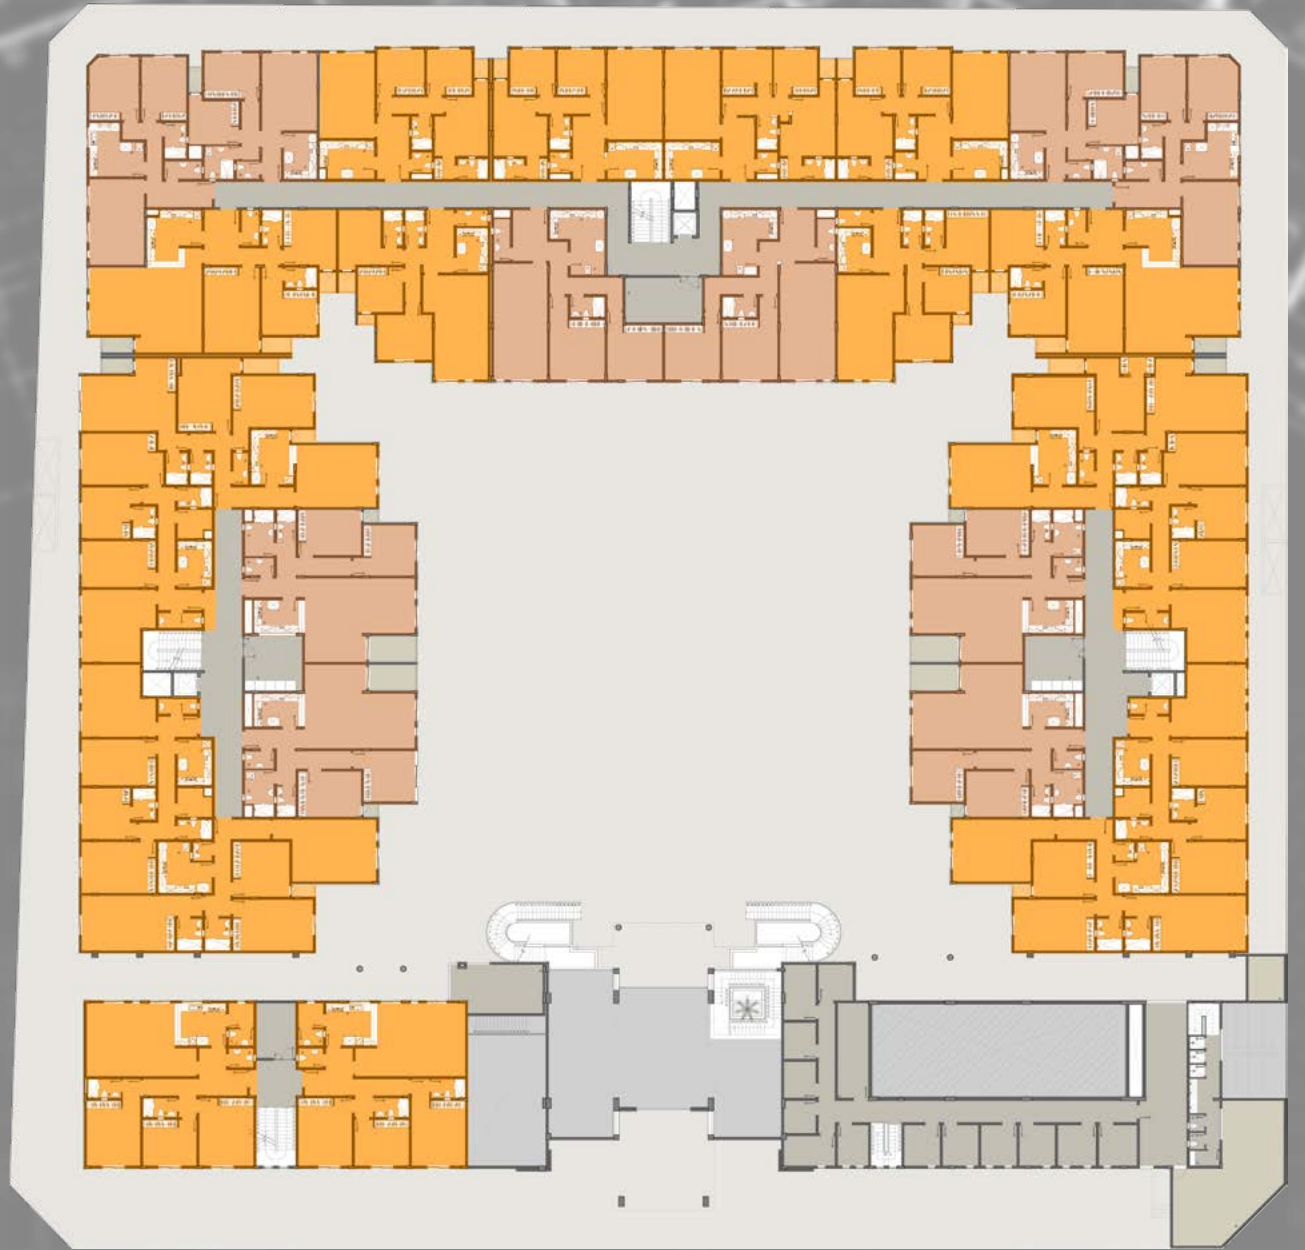

First Floor

2 Rooms   3 Rooms